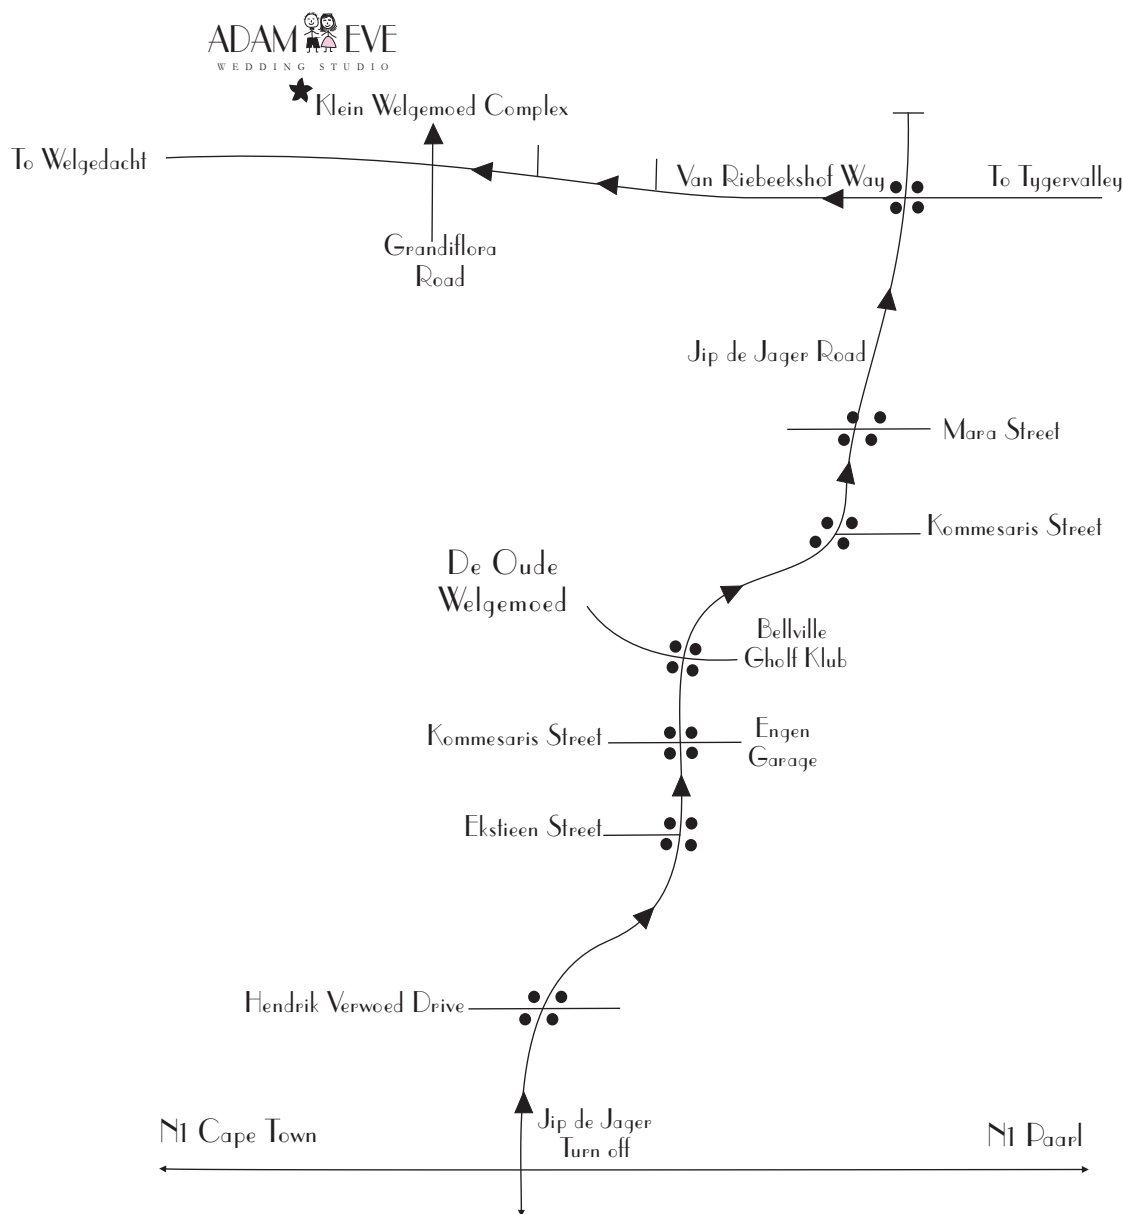

ADAM & EVE

Wedding Stationery

MAP & Directions

32 Klein Welgemoed, van Riebeeckshof way, Kenridge

From the N1, take the Jip de Jager turn off towards Welgemoed. Follow the road for about 3km. You will go through 6 sets of traffic lights. At the 7th traffic light, turn left into Van Riebeeckshof Raad, this is also the end of Jip de Jager road. Go up the hill and turn right at the 3rd street, Grandiflora street, into Klein Welgemoed Complex. At the gate press 32 and the bell sign to open the gate. Turn left at the stop, Adam & Eve wedding studio will be right in front of you, no 32. Please park at the parking lot to your right.